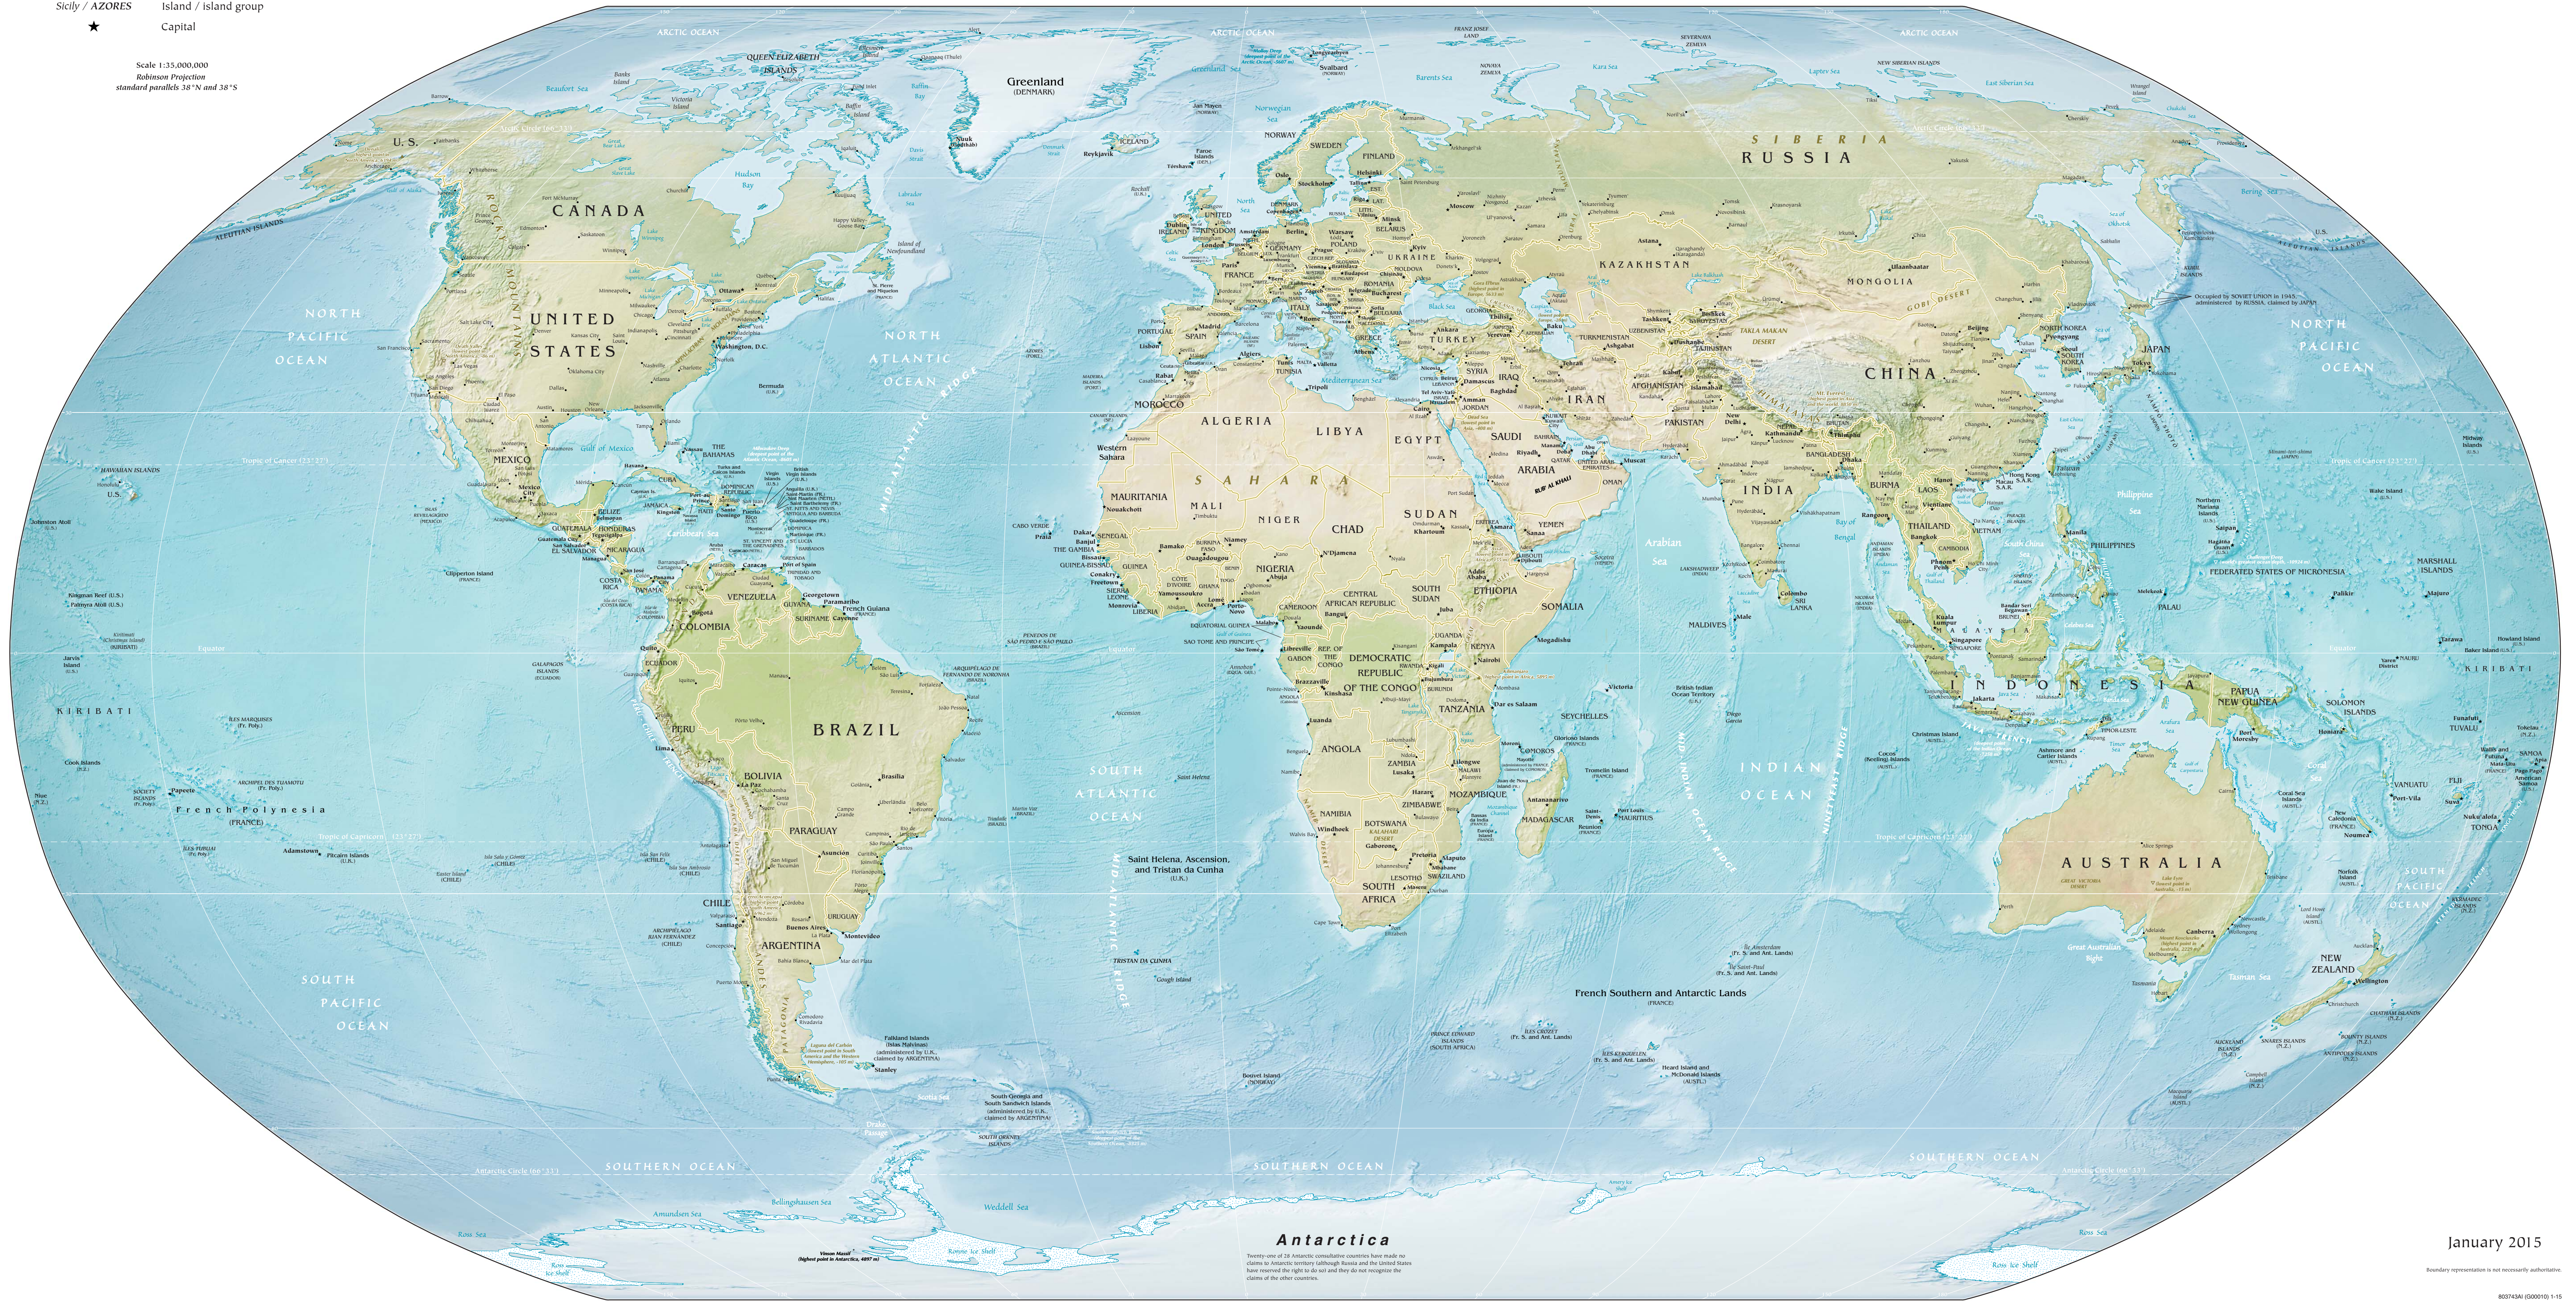

Physical Map of the World, January 2015

- AUSTRALIA Independent state
- Bermuda Dependency or area of special sovereignty
- Stjely / AZORES Island / island group
- ★ Capital

Antarctica

January 2015

8037436 (000010) 1:15