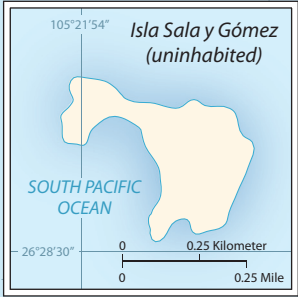

# CHILE

TRANSVERSE MERCATOR PROJECTION; CENTRAL MERIDIAN 71° W