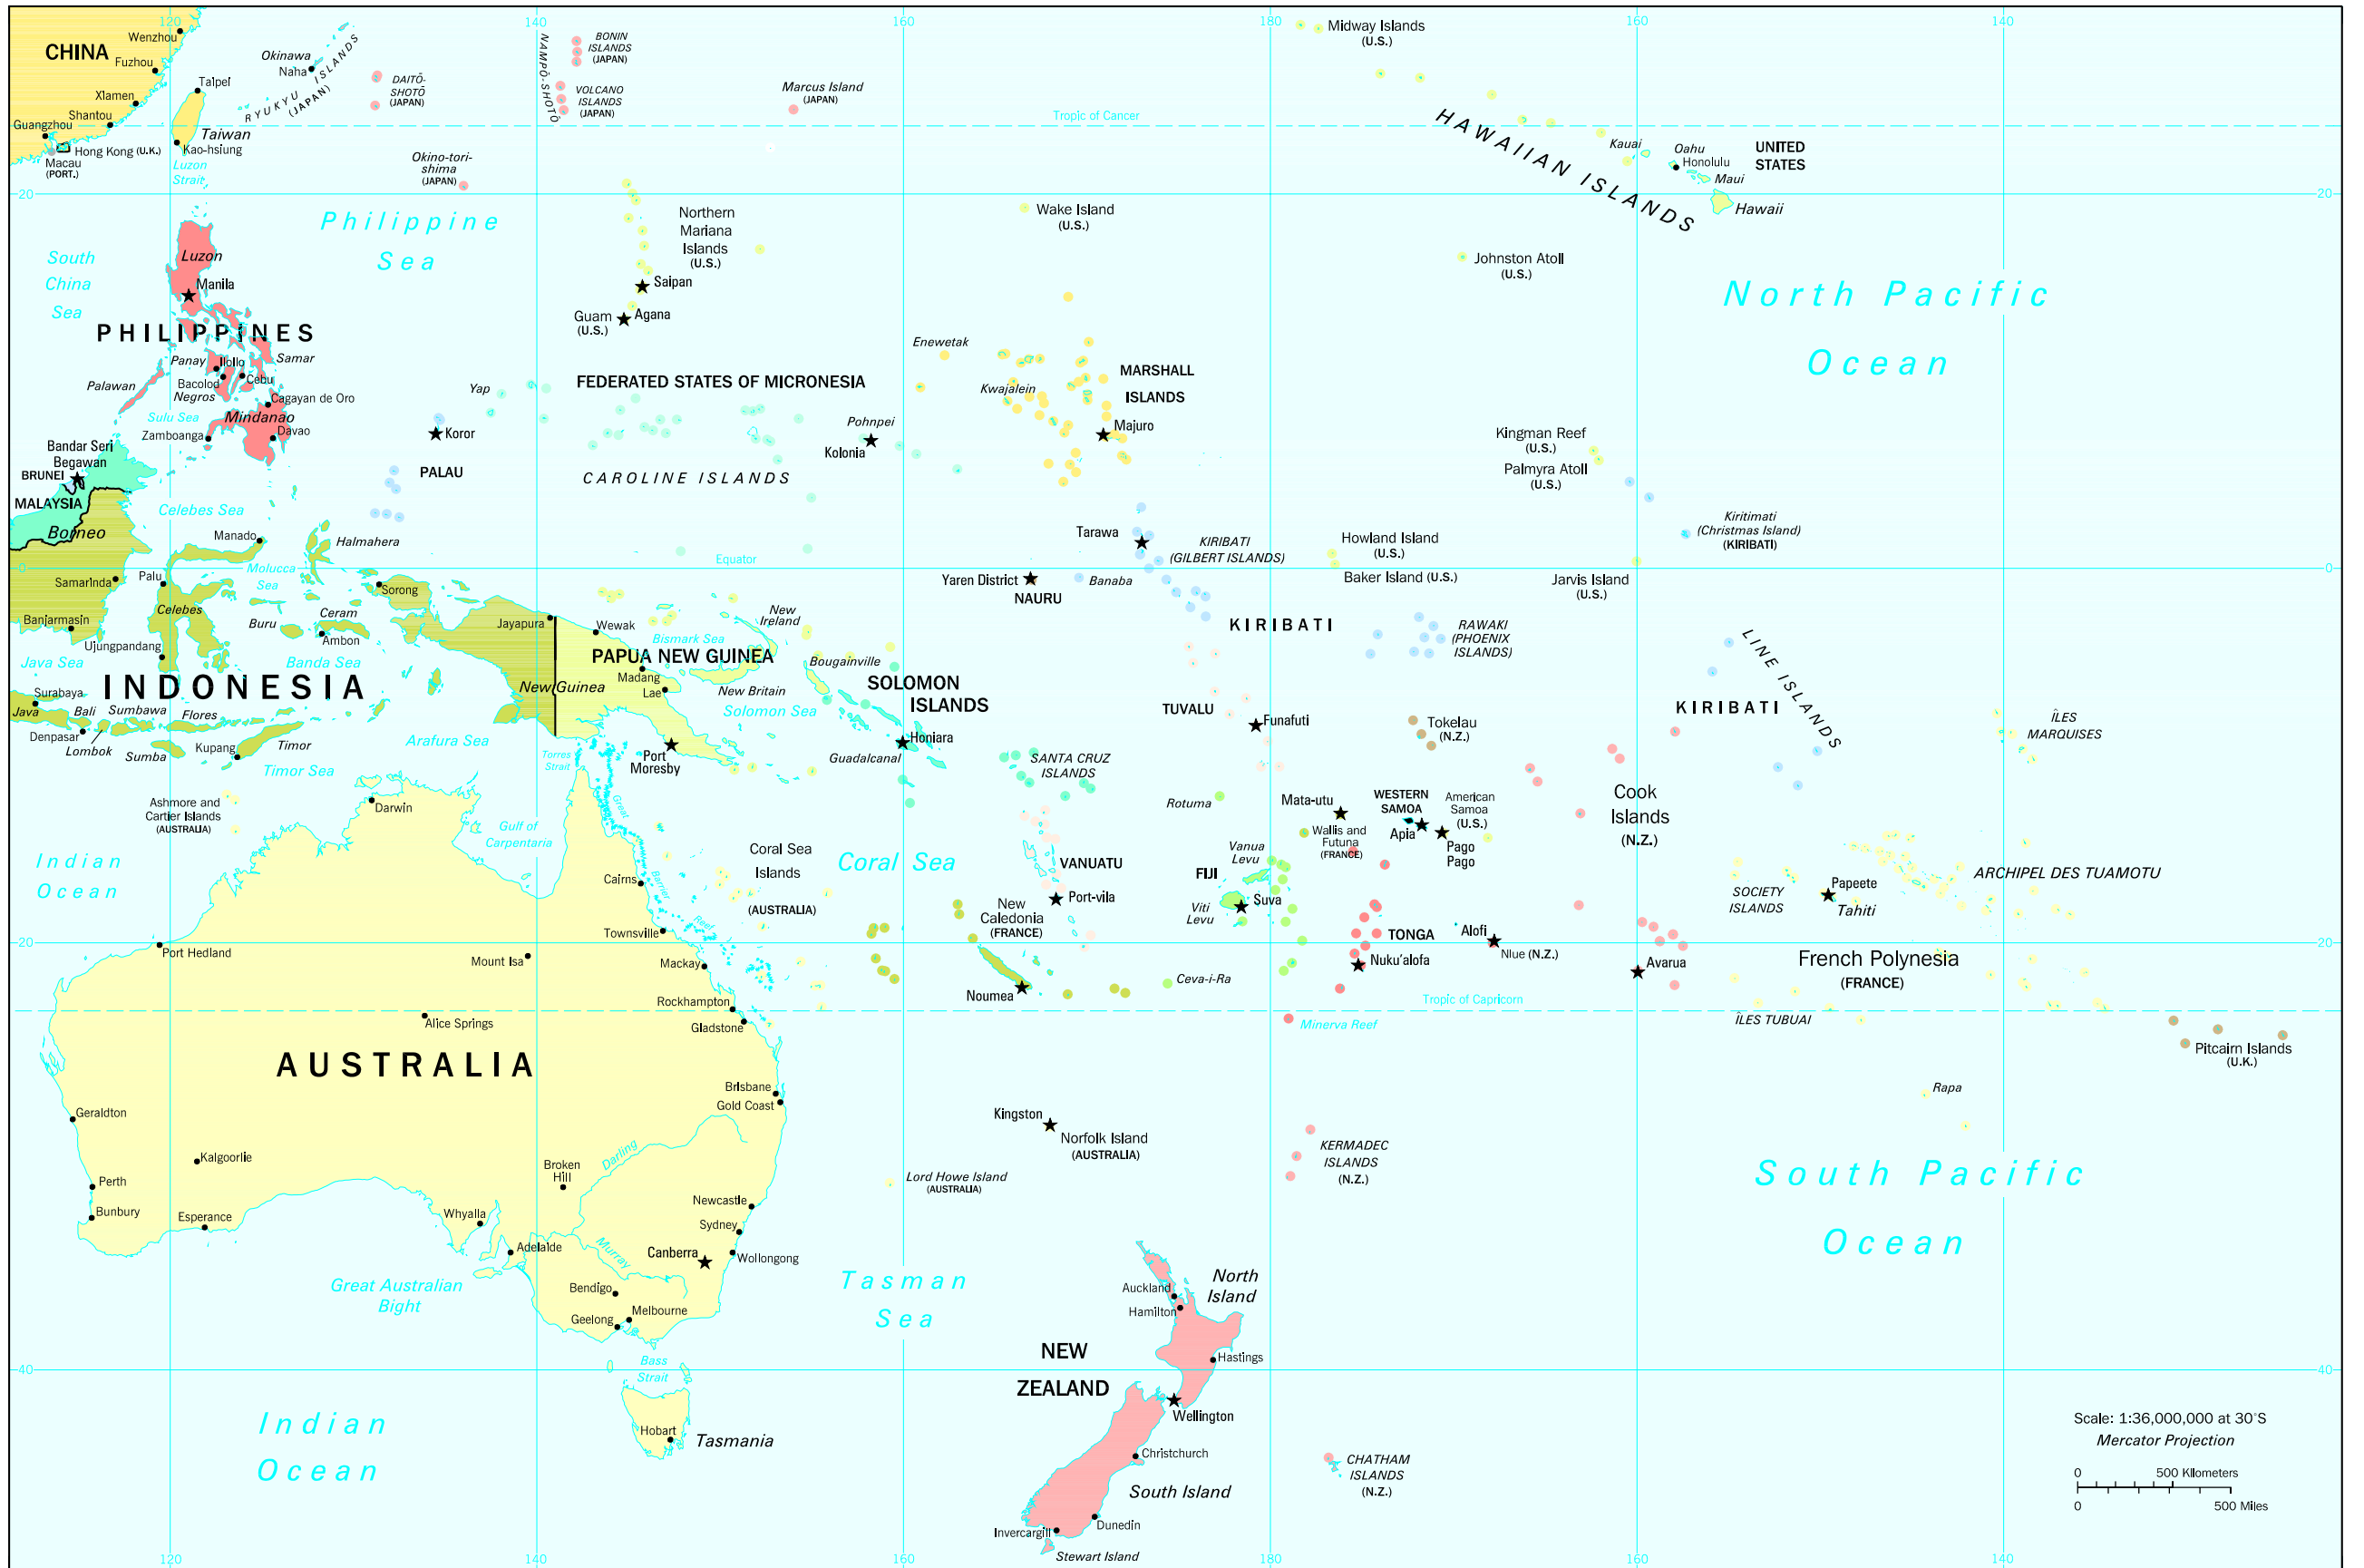

# Oceania

Scale: 1:36,000,000 at 30°S  
Mercator Projection

0 500 Kilometers  
0 500 Miles