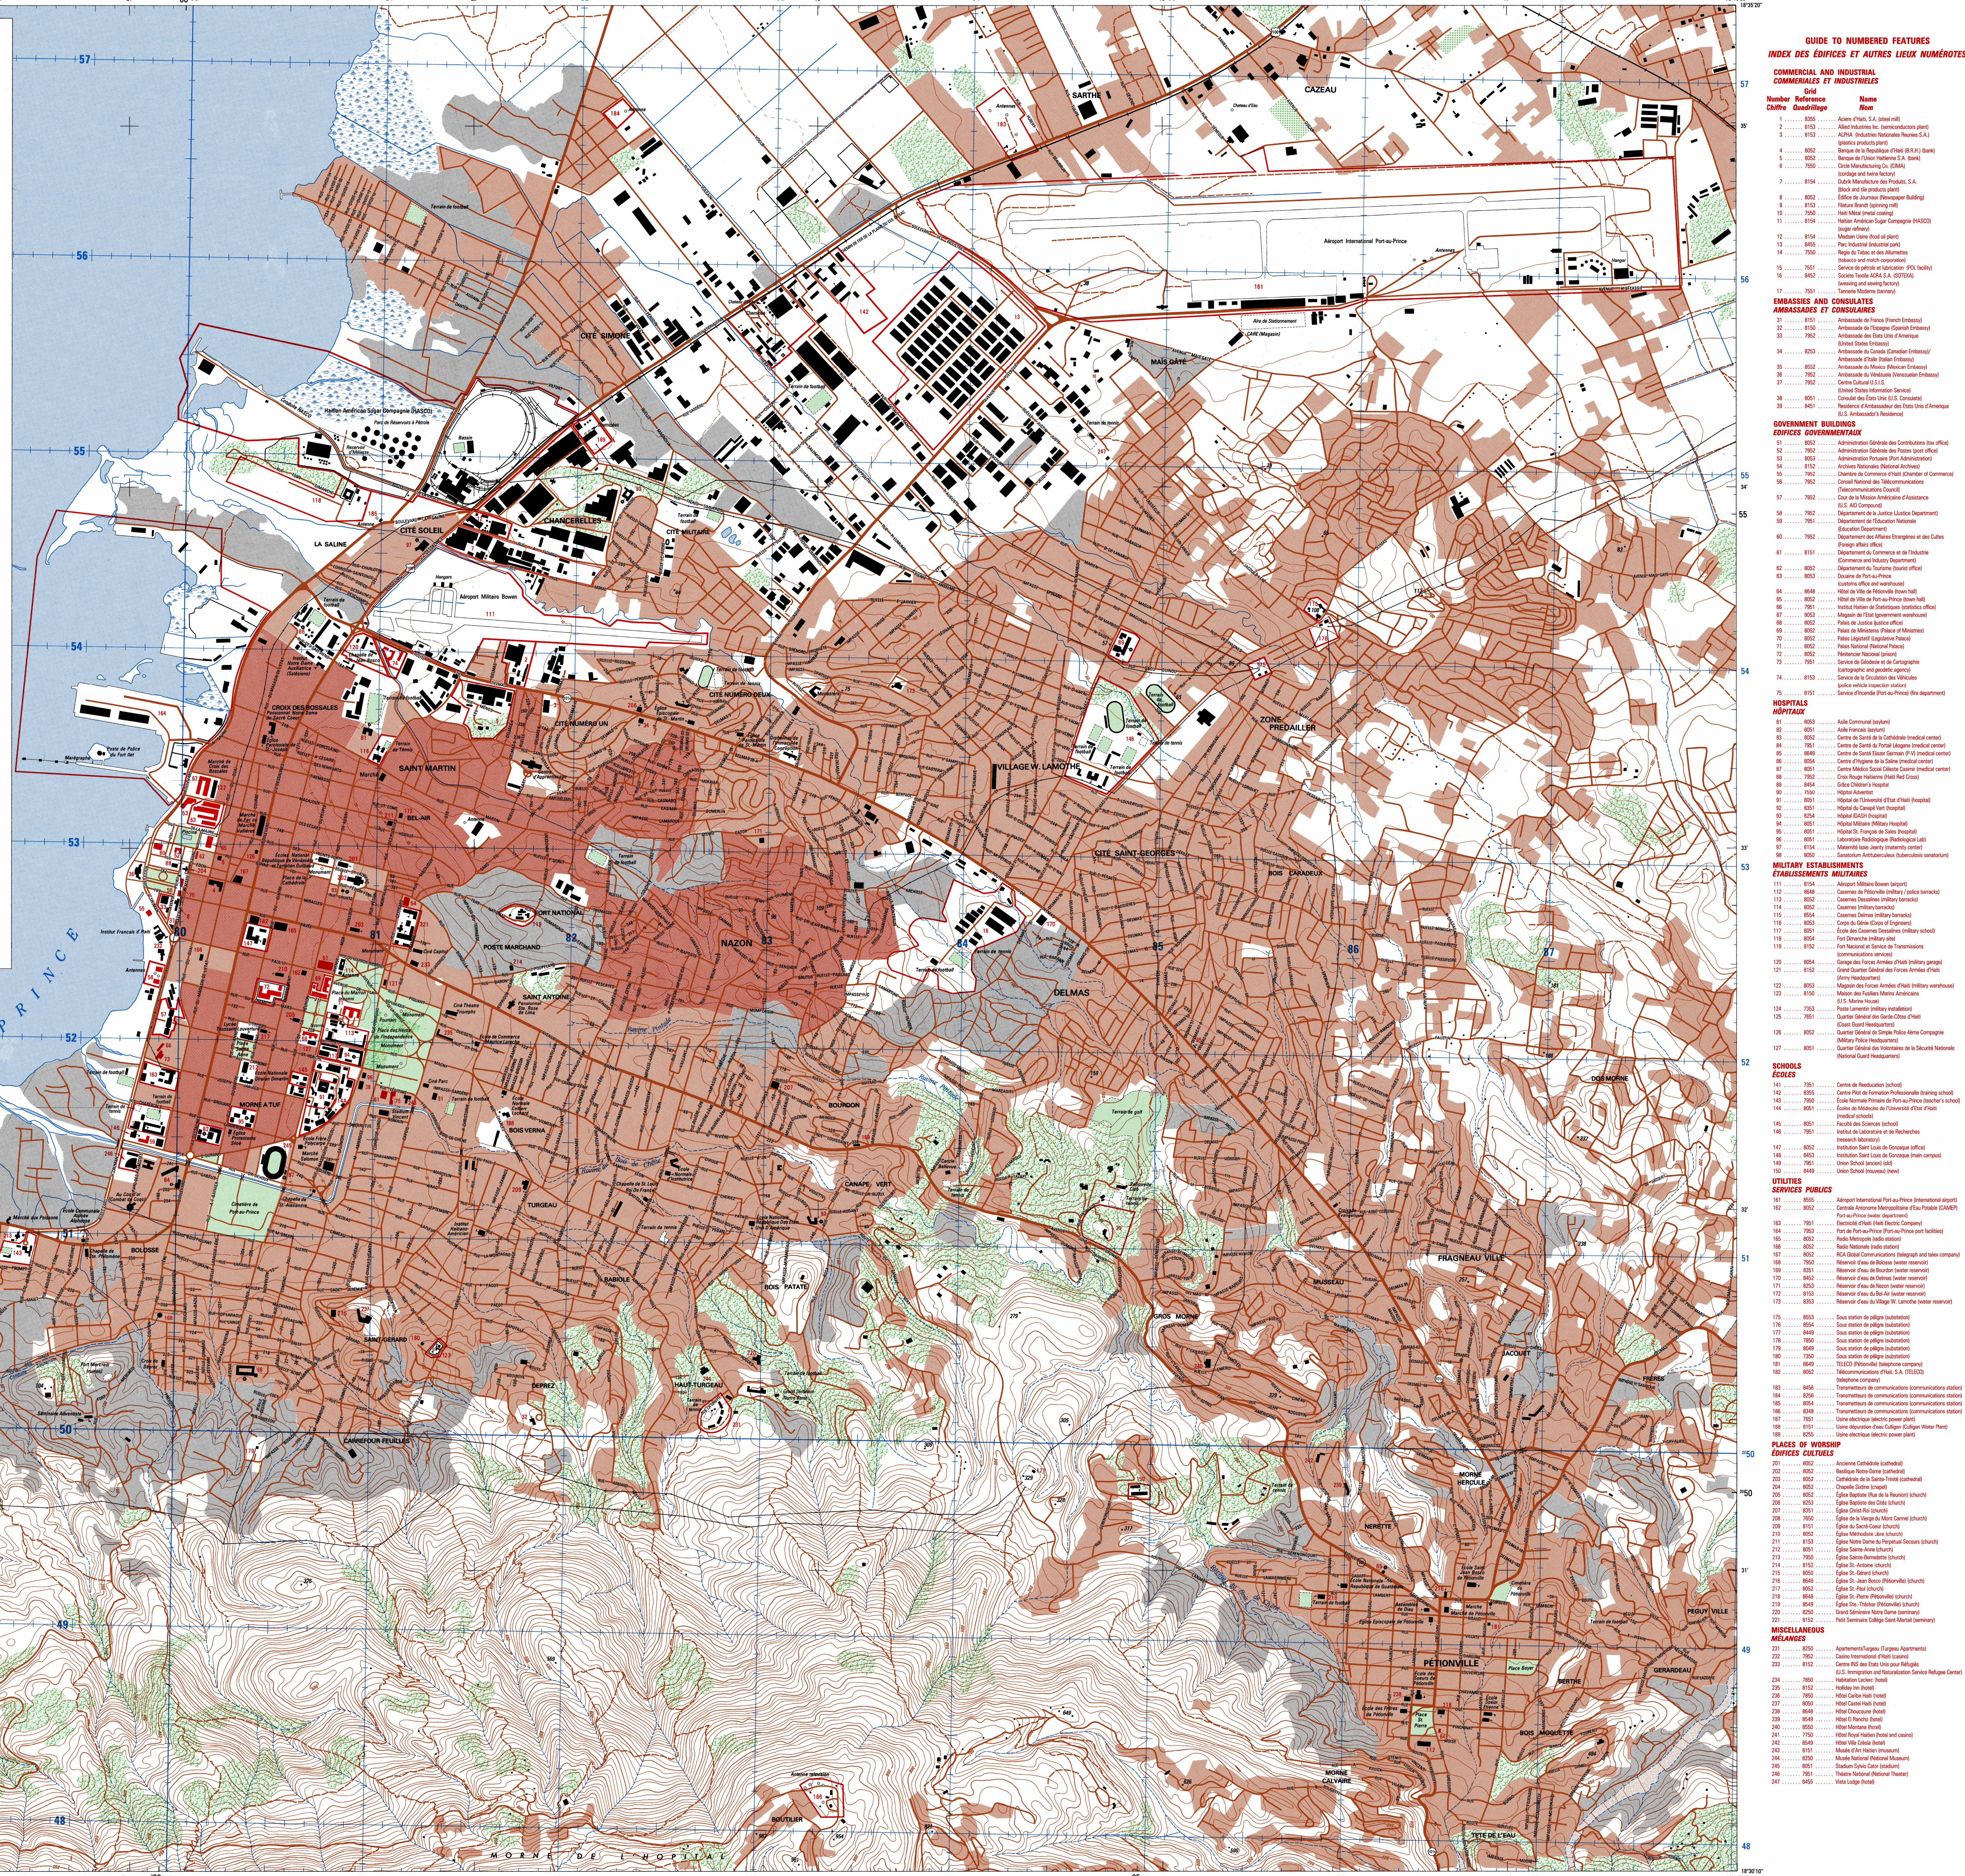

INDEX TO STREETS INDEX DES VOIES. A multi-column table listing street names in both French and English, along with their grid coordinates (easting and northing).

Map metadata and legend. Includes: LEGEND (Legend), ADJOINING SHEETS (Adjacent Sheets), CITY LOCATION (City Location), BOUNDARIES LIMITS (Boundaries Limits), GLOSSARY (Glossary), and a scale bar. It also contains technical information about the map's projection and data sources.

Map metadata and legend. Includes: LEGEND (Legend), ADJOINING SHEETS (Adjacent Sheets), CITY LOCATION (City Location), BOUNDARIES LIMITS (Boundaries Limits), GLOSSARY (Glossary), and a scale bar. It also contains technical information about the map's projection and data sources.